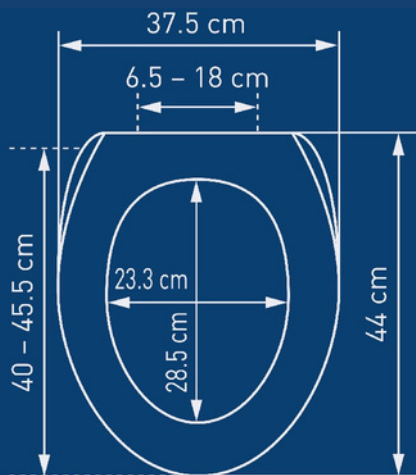

Barbana Slow Down - navy blue