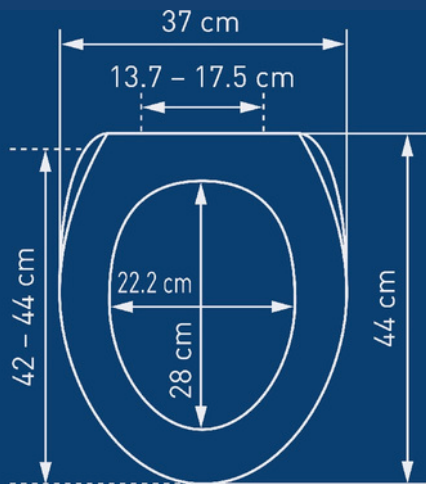

Duroplast Dresden

Comfort Slow Down - weiss