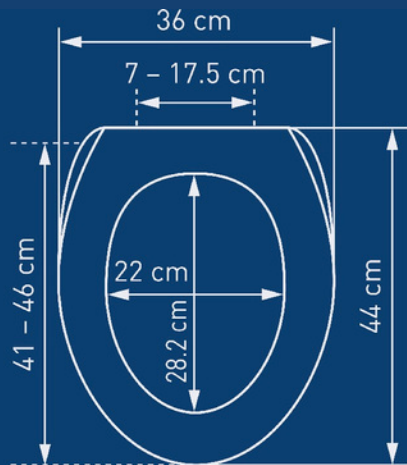

Duroplast Sidney

Sidney LED Slow Down - weiss