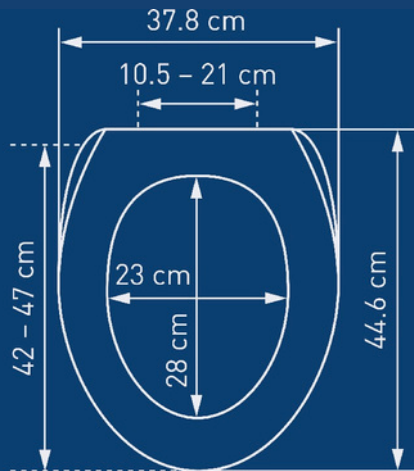

Lyon Slow Down
Dark Bamboo