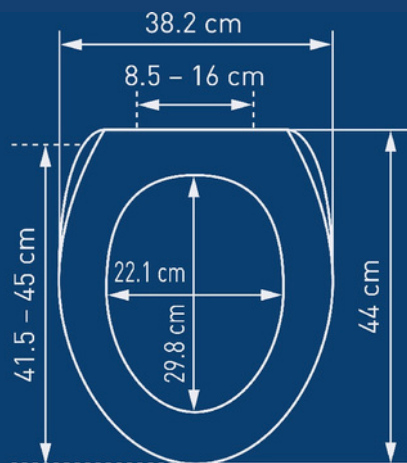

Duroplast Barbana

Barbana Slow Down - orange

Barbana Slow Down - yellow

Barbana Slow Down - white

Barbana Slow Down - gray

Barbana Slow Down - blue

Barbana Slow Down - beige

Barbana Slow Down - black