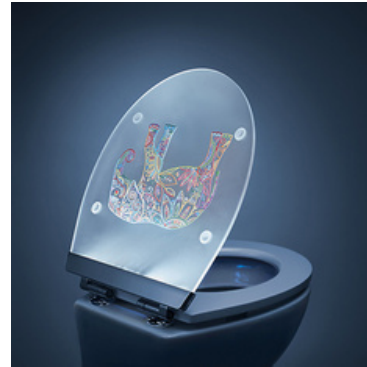

Lyon Slow Down
Black Sofa

Lyon Slow Down
Kiss

Lyon Slow Down
Rattan

Lyon Slow Down
Dark Bamboo

Wood Menton

Menton LED Slow Down
Elephant

Menton LED Slow Down
Night Beach

Menton LED Slow Down
weiss