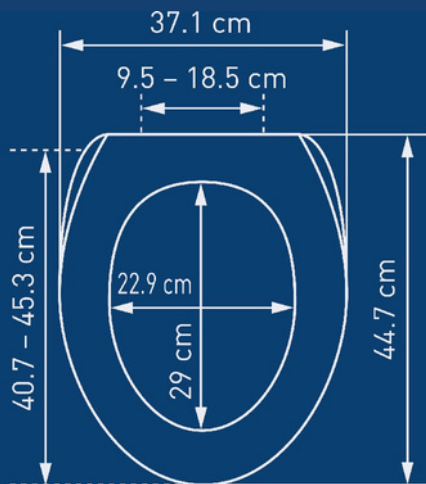

Duroplast Lavalino

Lavalino Slow Down - weiss

Duroplast Dresden

Comfort Slow Down - weiss

Duroplast Race

Race Slow Down - weiss

Race Slow Down - schwarz

Polypropylen