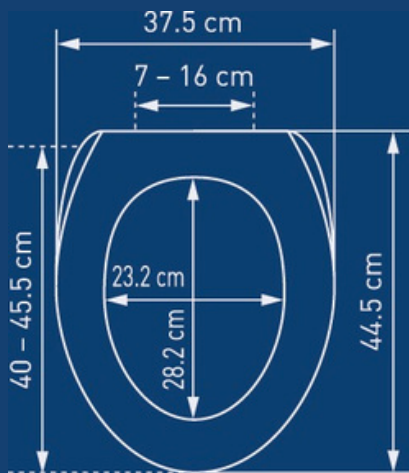

Duroplast - Deco Nice

Nice Slow Down
Rose

Nice Slow Down
Cow

Nice Slow Down
Fides

Nice Slow Down
Palm

Duroplast Perth

Perth LED Slow Down - weiss

Duroplast Sidney